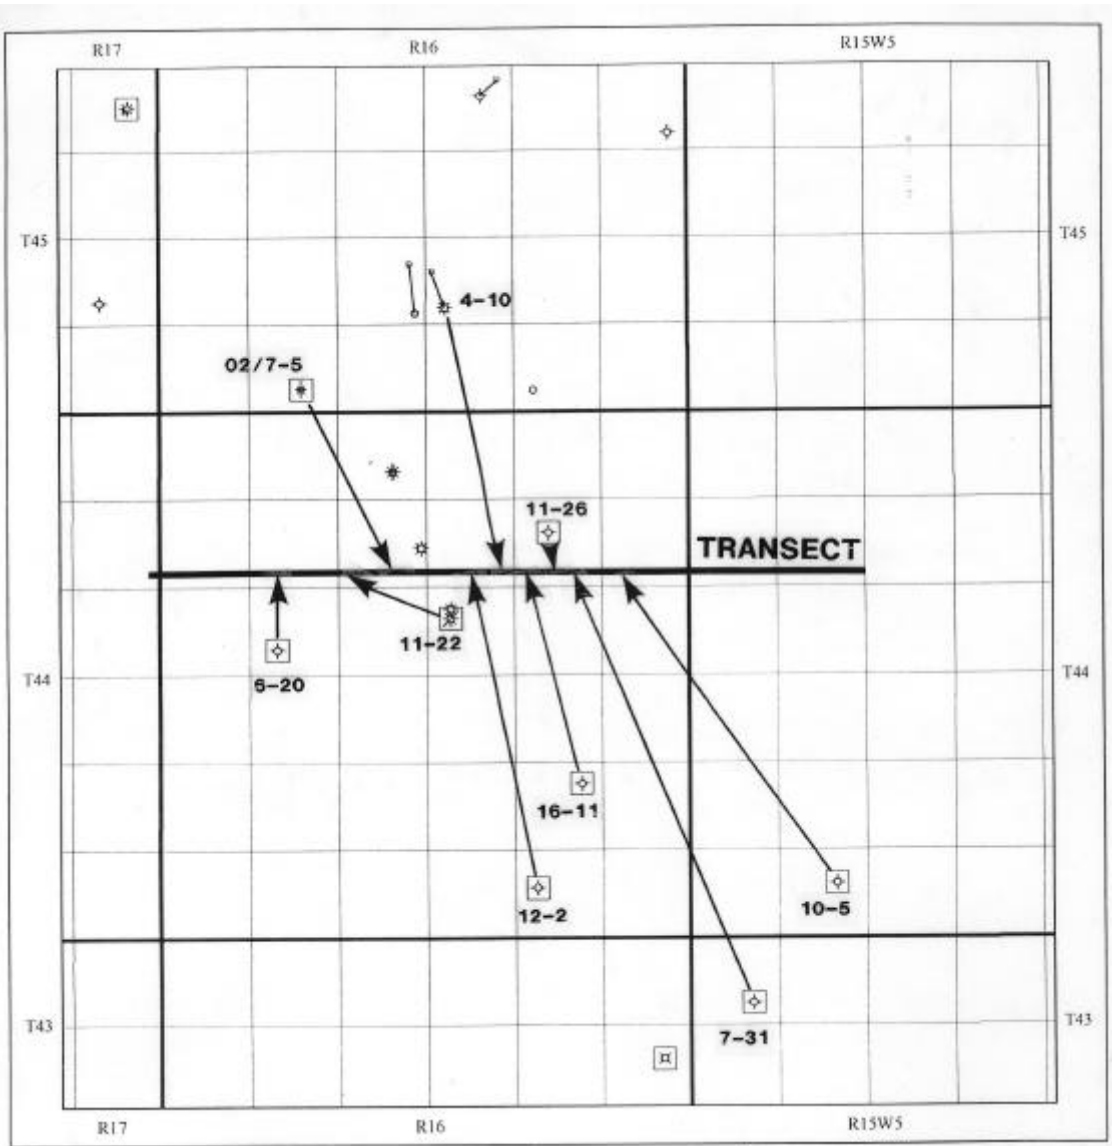

GEOLOGIC STUDY OF THE SWAN HILLS FORMATION BLACKSTONE BHL 'A' POOL

Completed: Oct 2002

Study includes:

- 12 page Report
- 13 Figures and Maps
- 1 Template Cored Well Cross Section
- 8 Core Descriptions